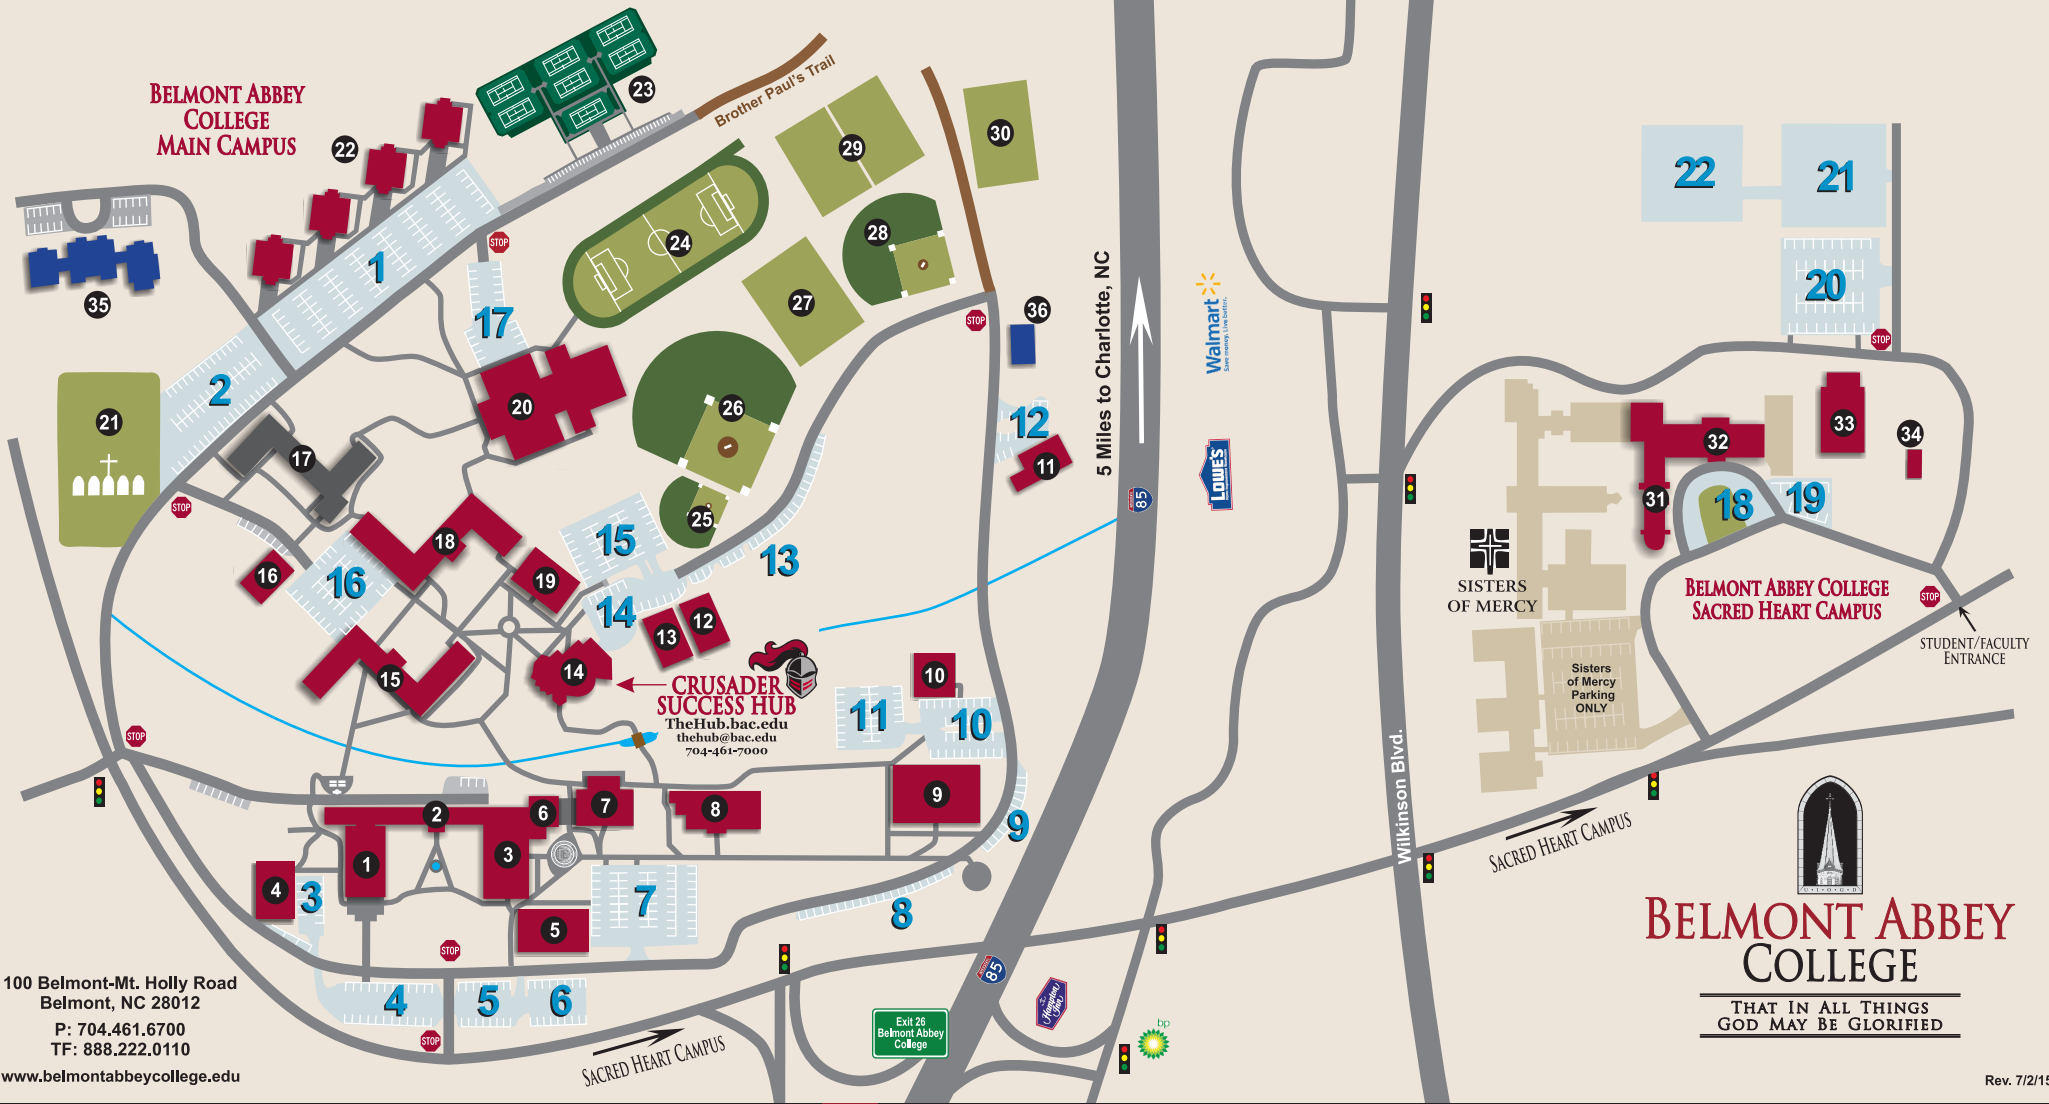

PARKING LOT DESIGNATIONS – BELMONT ABBEY COLLEGE

100 Belmont-Mt. Holly Road
Belmont, NC 28012
P: 704.461.6700
TF: 888.222.0110
www.belmontabbeycollege.edu

BELMONT ABBEY COLLEGE
THAT IN ALL THINGS
GOD MAY BE GLORIFIED

Rev. 7/2/15

PARKING LOTS

1. Resident Student Parking	12. Staff Parking ONLY
2. Resident Student Parking	13. Undesignated Parking
3. No Student Parking	14. Staff & Hub Parking
4. Basilica Parking	15. Orange Permit ONLY
5. Staff, ADP & Commuter Parking	16. Resident Student Parking
6. Staff, ADP & Commuter Parking	17. Staff Parking ONLY
7. Staff, ADP & Commuter Parking	18. Staff & Handicap Parking
8. Staff, ADP & Commuter Parking	19. NO BAC Parking
9. Staff, ADP & Commuter Parking	20. Student Parking
10. Staff, ADP & Commuter Parking	21. Student Parking
11. Staff, ADP & Commuter Parking	22. Student Parking

BUILDINGS & FIELDS

MAIN CAMPUS:

1. Mary Help of Christians Basilica
2. Belmont Abbey Monastery
3. Robert Lee Stowe Hall
4. Music Building
5. St. Leo Hall
6. Holy Grounds Coffee Shop
7. The Haid Theater & Ballroom
8. Abbot Vincent Taylor Library
9. William Gaston Science Building
10. Lowry Alumni House
11. Chi Rho House/Facilities
12. St. Benedict Residence Hall
13. St. Scholastica Residence Hall
14. Abbot Walter Coggin Student Center

15. O'Connell Residence Hall
16. St. Joseph Adoration Chapel
17. Raphael Arthur Residence Hall
18. Poellath Residence Hall
19. Dining Hall
20. Wheeler Center
21. Monastery Cemetery
22. Cuthbert Allen Apartments
23. Mike & Bonnie Reidy Tennis Center
24. Alumni Field
11. 25, 29 & 30. Practice Fields
26. Baseball Field
27. Intramural Sports Field
28. Softball Field

SACRED HEART CAMPUS:

31. Mercedes Hall
32. McAuley Hall
33. Gymnasium
34. Summer House

OTHER FACILITIES ON CAMPUS:

35. MiraVia
36. The Belmont House (private)